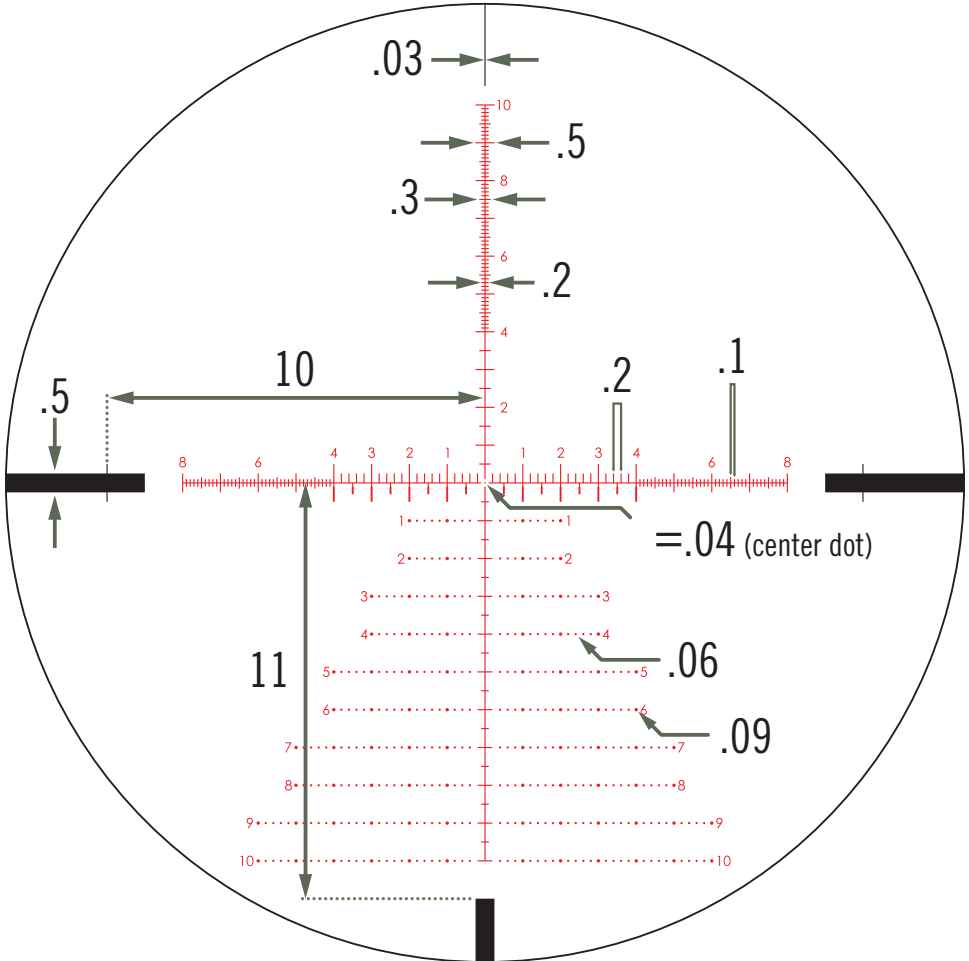

STRIKE EAGLE EBR-7C MOA Reticle Subtensions for 5-25x56

....[NOTES]....

Subtensions are measured in MOA and remain constant at all magnifications.

Reticle image shown for representation only. The overall reticle image will vary with changes in the magnification.

STRIKE EAGLE EBR-7C MRAD Reticle Subtensions for 5-25x56

....[NOTES]....

Subtensions are measured in MRAD and remain constant at all magnifications.

Reticle image shown for representation only. The overall reticle image will vary with changes in the magnification.