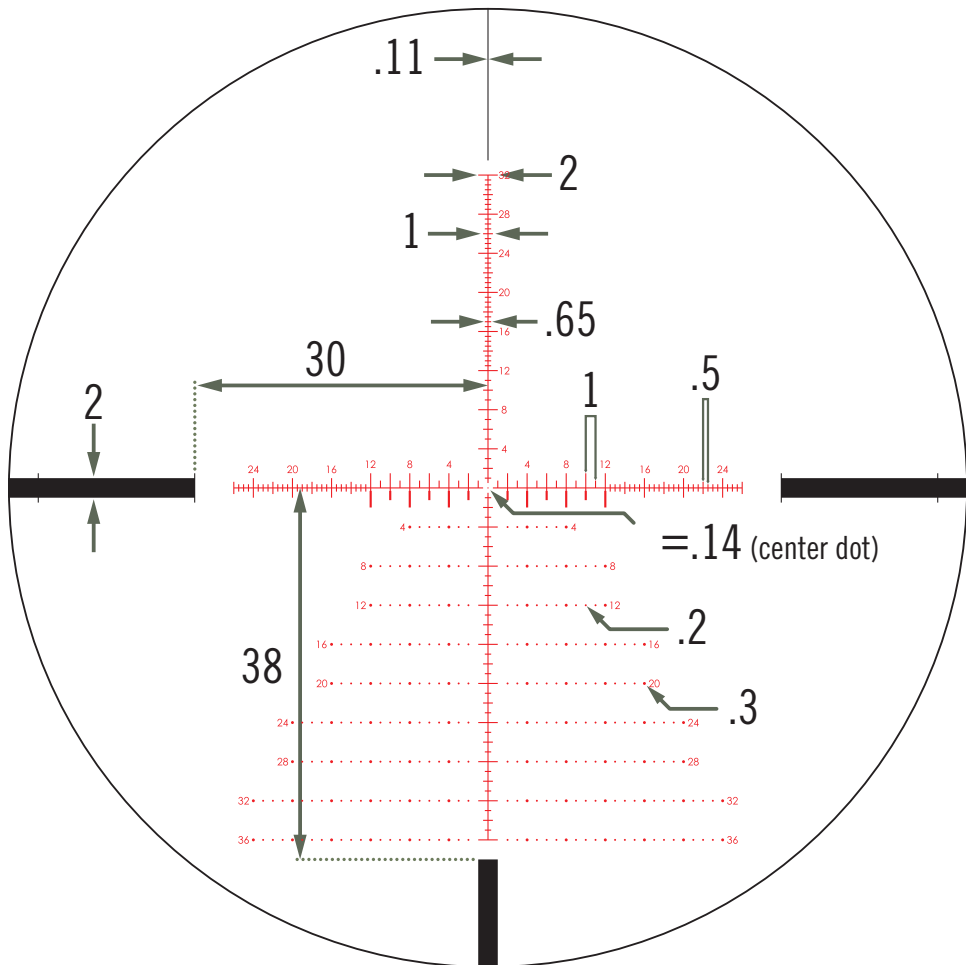

STRIKE EAGLE EBR-7C MOA Reticle Subtensions for 5-25x56

....[NOTES]....

Subtensions are measured in MOA and remain constant at all magnifications.

Reticle image shown for representation only. The overall reticle image will vary with changes in the magnification.

STRIKE EAGLE EBR-7C MRAD Reticle Subtensions for 5-25x56

....[NOTES]....

Subtensions are measured in MRAD and remain constant at all magnifications.

Reticle image shown for representation only. The overall reticle image will vary with changes in the magnification.